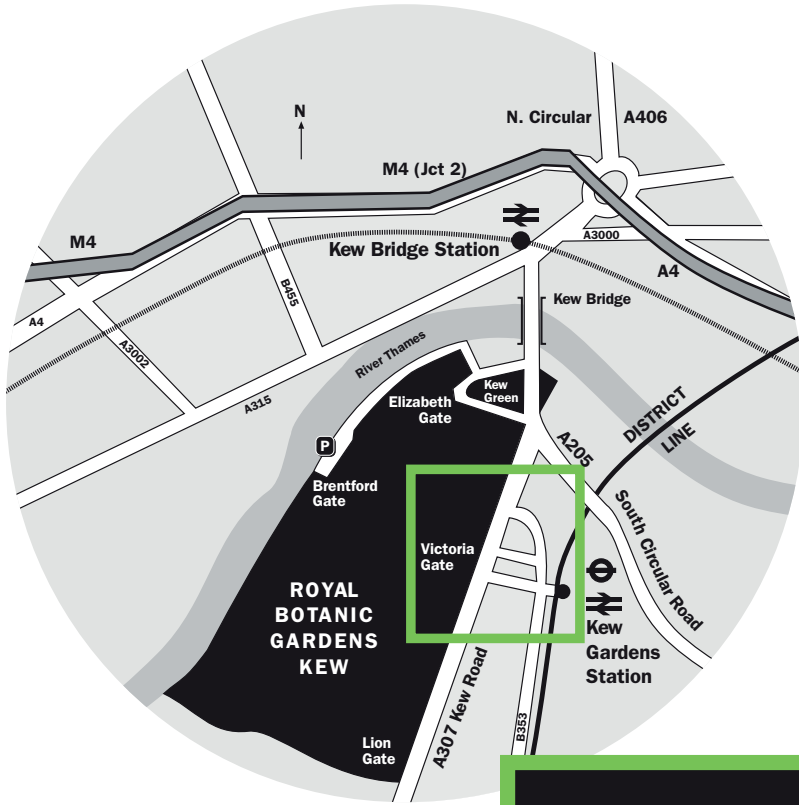

Royal Botanic Gardens  
**Kew**

How to get to  
**Victoria Gate**

Royal Botanic Gardens, Kew  
Richmond Surrey, TW9 3AE

+44 (0)20 8332 5000 [www.kew.org](http://www.kew.org)